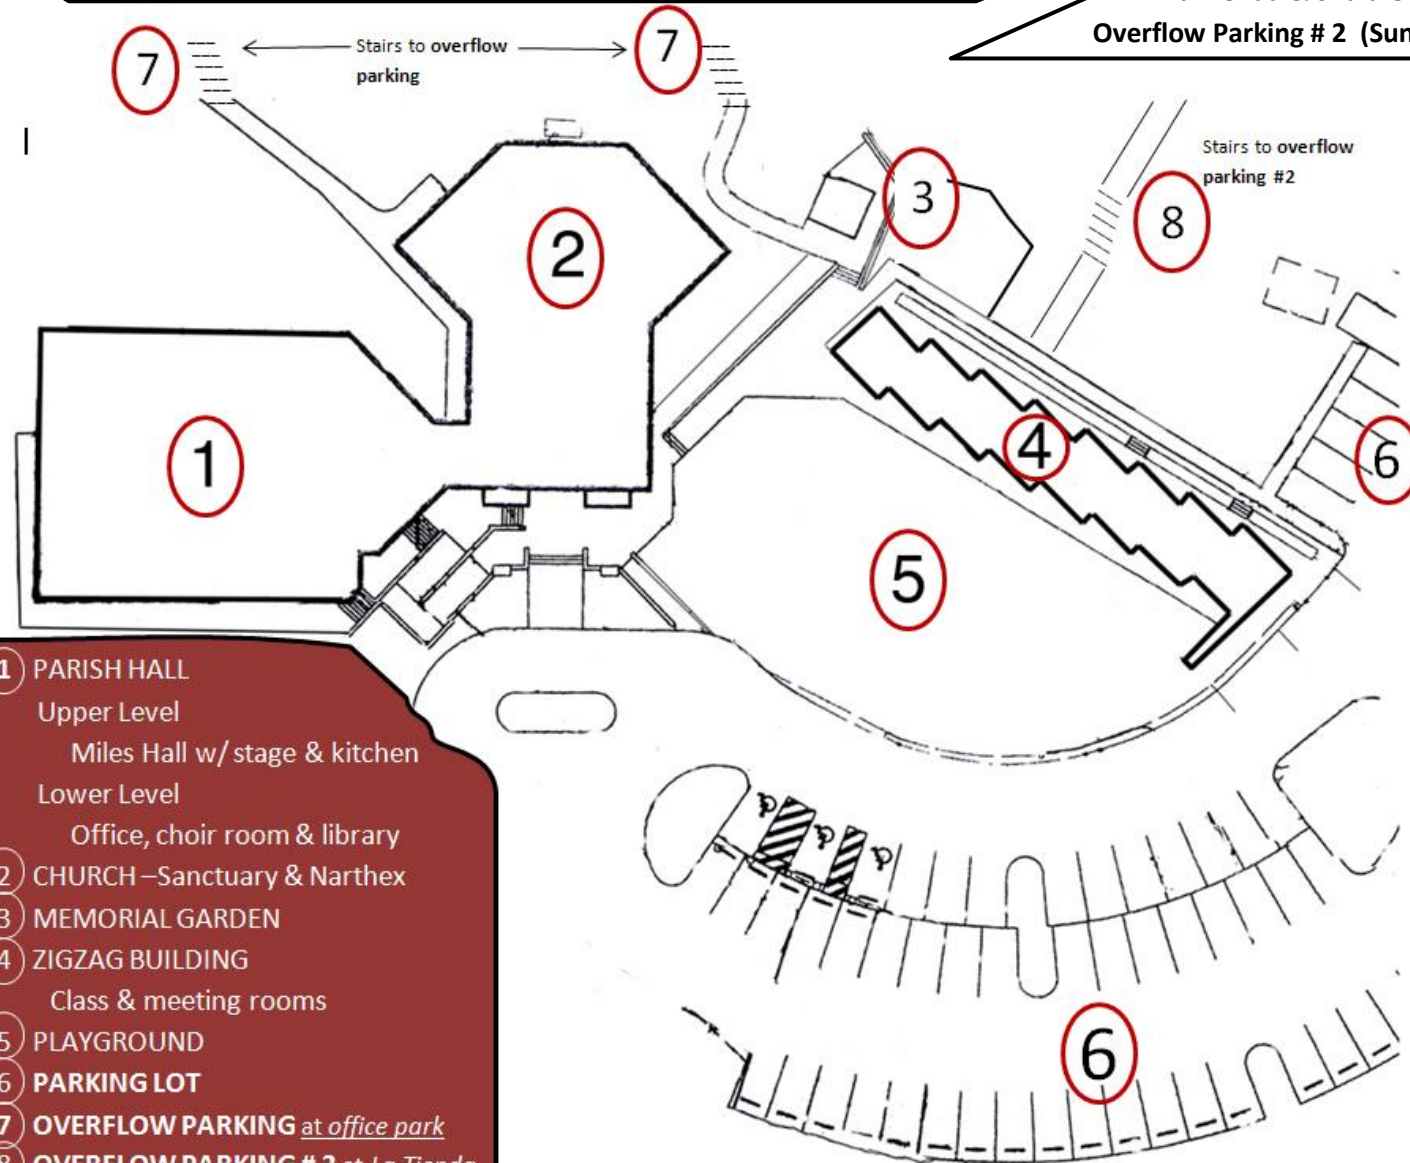

**Williamsburg Office Park  
Overflow Parking**

**La Tienda & Shaia Oriental Rugs  
Overflow Parking # 2 (Sundays & evenings only)**

- ① PARISH HALL  
Upper Level  
Miles Hall w/ stage & kitchen  
Lower Level  
Office, choir room & library
- ② CHURCH—Sanctuary & Narthex
- ③ MEMORIAL GARDEN
- ④ ZIGZAG BUILDING  
Class & meeting rooms
- ⑤ PLAYGROUND
- ⑥ PARKING LOT
- ⑦ OVERFLOW PARKING *at office park*
- ⑧ OVERFLOW PARKING # 2 *at La Tienda*